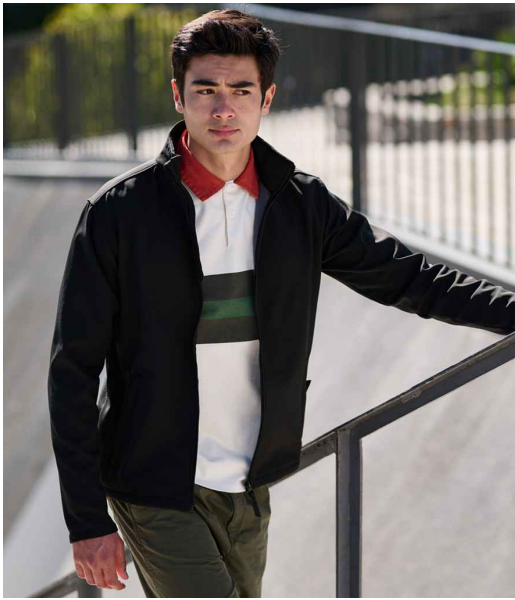

Country of origin: **Bangladesh**

RG089 Regatta Professional
Regatta Reid Soft Shell Jacket

Sizes: **S - 3XL**
Material: **Two layer soft shell.**

Features

- Woven stretch soft shell fabric has a 96% polyester/4% elastane outer.
- Outer layer made from at least 50% recycled polyester.
- Polyester fleece backed.
- Lightweight and quick drying.
- Showerproof and wind resistant.
- Collar high full length reverse tape zip with chin guard and inner zip guard.
- Locker patch.
- Two front zip pockets with storm flaps.
- Open cuffs.
- Adjustable drawcord hem.
- Cut out label.