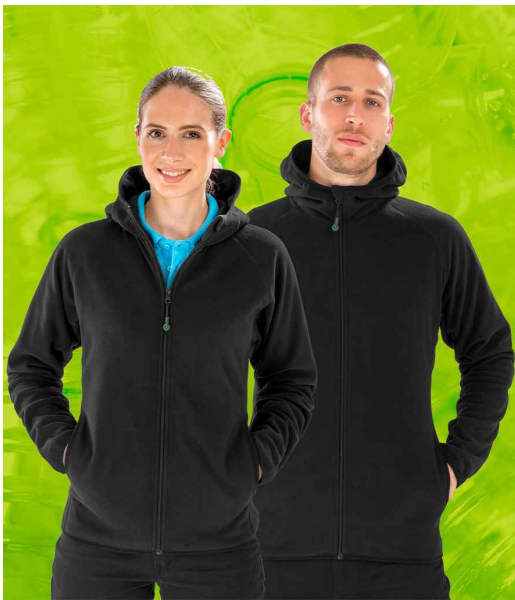

*Charcoal 52% ringspun cotton/48% polyester.

**Heather grey 75%ringspun cotton/25% polyester.

▲Deep black, heather grey, jet black and new french navy available in 3XL, 4XL and 5XL.

Colour representation is only as accurate as the web design process allows.